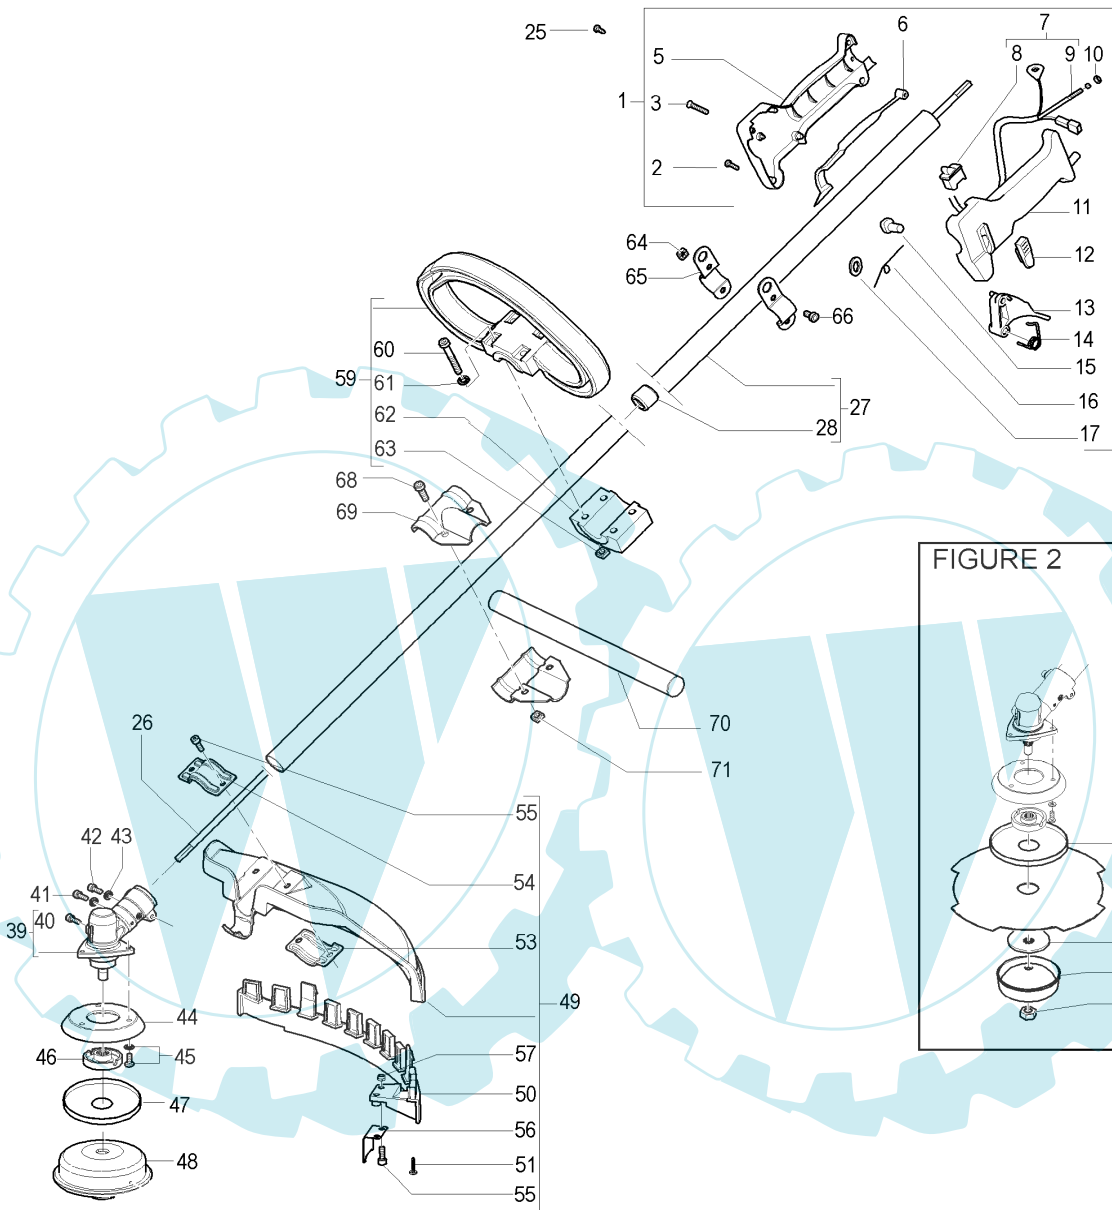

 **The Electrolux Group.** *The world's No.1 choice.*

FIGURE 1

 **The Electrolux Group. The world's No.1 choice.**

Item P/N McC P/N ELX Qty DESCRIPTION

Item P/N McC P/N ELX Qty DESCRIPTION

FIGURE 1

1	227280	538227280	1	trigger box assy
2	• 240618	538240618	2	screw 3x16
3	• 240883	538240883	4	screw 3x20
5	• 229836	538229836	1	half trigger box (right)
6	• 229819	538229819	1	safety lever
7	• 227067	538227067	1	cable/switch assy
8	•• 236394	538236394	1	switch
9	•• 227053	538227053	1	gas cable
10	• 235912	538235912	1	nut M6
11	• 229837	538229837	1	half trigger box (left)
12	• 229824	538229824	1	throttle advance slide
13	• 241296	538241296	1	throttle trigger
14	• 240019	538240019	1	throttle trigger spring
15	• 229823	538229823	1	throttle advance pin
16	• 229973	538229973	1	throttle advance spring
17	• 227065	538227065	1	retain
25	236981	538236981	2	screw
26	240486	538240486	1	drive shaft
27	242442	538242442	1	shaft assy
28	• 228192	538228192	5	bushing
39	242728	538242728	1	gear box
40	• 240151	538240151	1	screw M8x10
41	235802	538235802	1	screw 5x14
42	235803	538235803	1	screw 5x25
43	236529	538236529	2	split washer
44	242729	538242729	1	flange adapter
45	240688	538240688	3	screw M5 and washer
A 46	242815	538242815	1	flange
B 47	241155	538241155	1	spacer
A 48		FIGURE 4	1	string head
B 49	249155	538249155	1	guard ass'y
B 50	• 242644	538242644	1	guard extension
51	• 240862	538240862	1	screw M5x14
53	• 242752	538242752	1	lower clamp
54	• 242629	538242629	1	upper clamp
55	• 227563	538227563	4	screw M5x16
56	• 241973	538241973	1	line cutter
57	• 229208	538229208	2	nut
59	227068	538227068	1	front handle assy
60	• 228320	538228320	4	screw
61	• 236936	538236936	4	washer
62	• 227046	538227046	1	clamp
63	• 236642	538236642	4	nut