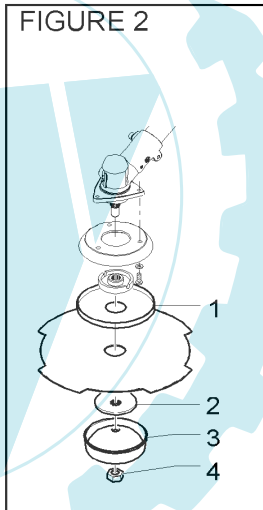

 **The Electrolux Group.** *The world's No.1 choice.*

FIGURE 1

 **The Electrolux Group. The world's No.1 choice.**

Item P/N McC P/N ELX Qty DESCRIPTION

Item P/N McC P/N ELX Qty DESCRIPTION

FIGURE 1

1	227280	538227280	1	trigger box assy
2	• 240618	538240618	2	screw 3x16
3	• 240883	538240883	4	screw 3x20
5	• 229836	538229836	1	half trigger box (right)
6	• 229819	538229819	1	safety lever
7	• 227067	538227067	1	cable/switch assy
8	•• 236394	538236394	1	switch
9	•• 227053	538227053	1	gas cable
10	• 235912	538235912	1	nut M6
11	• 229837	538229837	1	half trigger box (left)
12	• 229824	538229824	1	throttle advance slide
13	• 241296	538241296	1	throttle trigger
14	• 240019	538240019	1	throttle trigger spring
15	• 229823	538229823	1	throttle advance pin
16	• 229973	538229973	1	throttle advance spring
17	• 227065	538227065	1	retain
25	236981	538236981	2	screw
26	240486	538240486	1	drive shaft
27	242442	538242442	1	shaft assy
28	• 228192	538228192	5	bushing
39	242728	538242728	1	gear box
40	• 240151	538240151	1	screw M8x10
41	235802	538235802	1	screw 5x14
42	235803	538235803	1	screw 5x25
43	236529	538236529	2	split washer
44	242729	538242729	1	flange adapter
45	240688	538240688	3	screw M5 and washer
A 46	242815	538242815	1	flange
B 47	241155	538241155	1	spacer
A 48		FIGURE 4	1	string head
B 49	249155	538249155	1	guard ass'y
B 50	• 242644	538242644	1	guard extension
51	• 240862	538240862	1	screw M5x14
53	• 242752	538242752	1	lower clamp
54	• 242629	538242629	1	upper clamp
55	• 227563	538227563	4	screw M5x16
56	• 241973	538241973	1	line cutter
57	• 229208	538229208	2	nut
59	227068	538227068	1	front handle assy
60	• 228320	538228320	4	screw
61	• 236936	538236936	4	washer
62	• 227046	538227046	1	clamp
63	• 236642	538236642	4	nut