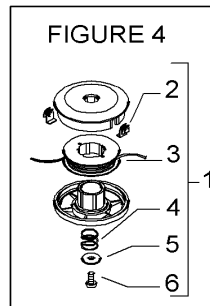

 **The Electrolux Group.** *The world's No.1 choice.*

FIGURE 1

 **The Electrolux Group. The world's No.1 choice.**

Item P/N McC P/N ELX Qty DESCRIPTION

Item P/N McC P/N ELX Qty DESCRIPTION

FIGURE 1

1	227280	538227280	1	trigger box assy
2	• 240618	538240618	2	screw 3x16
3	• 240883	538240883	4	screw 3x20
5	• 229836	538229836	1	half trigger box (right)
6	• 229819	538229819	1	safety lever
7	• 227067	538227067	1	cable/switch assy
8	•• 236394	538236394	1	switch
9	•• 227053	538227053	1	gas cable
10	• 235912	538235912	1	nut M6
11	• 229837	538229837	1	half trigger box (left)
12	• 229824	538229824	1	throttle advance slide
13	• 241296	538241296	1	throttle trigger
14	• 240019	538240019	1	throttle trigger spring
15	• 229823	538229823	1	throttle advance pin
16	• 229973	538229973	1	throttle advance spring
17	• 227065	538227065	1	retain
25	236981	538236981	2	screw
26	240486	538240486	1	drive shaft
27	242442	538242442	1	shaft assy
28	• 228192	538228192	5	bushing
39	242728	538242728	1	gear box
40	• 240151	538240151	1	screw M8x10
41	235802	538235802	1	screw 5x14
42	235803	538235803	1	screw 5x25
43	236529	538236529	2	split washer
44	242729	538242729	1	flange adapter
45	240688	538240688	3	screw M5 and washer
A 46	242815	538242815	1	flange
B 47	241155	538241155	1	spacer
A 48		FIGURE 4	1	string head
B 49	249155	538249155	1	guard ass'y
B 50	• 242644	538242644	1	guard extension
51	• 240862	538240862	1	screw M5x14
53	• 242752	538242752	1	lower clamp
54	• 242629	538242629	1	upper clamp
55	• 227563	538227563	4	screw M5x16
56	• 241973	538241973	1	line cutter
57	• 229208	538229208	2	nut
59	227068	538227068	1	front handle assy
60	• 228320	538228320	4	screw
61	• 236936	538236936	4	washer
62	• 227046	538227046	1	clamp
63	• 236642	538236642	4	nut